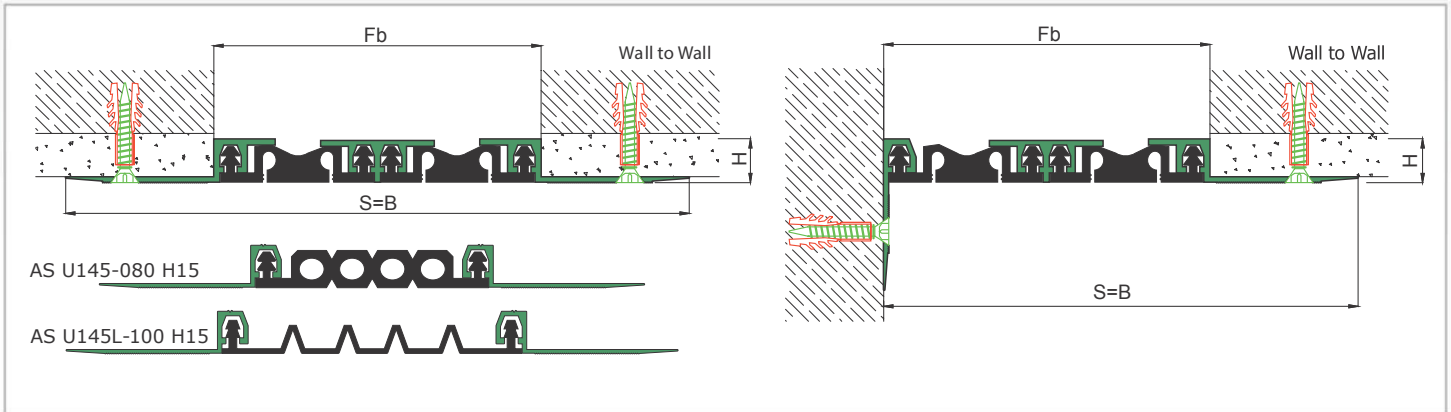

AS U145 surface mounted profile can easily be installed by means of screws to all types of wall & ceiling. Push-down elastomeric gasket can be changed without demounting the profile. Profiles up to 80 mm gap are manufactured with single gasket while the wider ones are with double gaskets joined with a connector profile. For some gaps, profile can be applied with floor type AS U245 as a dual application chamfered edges and pin striped covers give the profile a decorative aspect.

- Application Areas** : Indoor / Wall & Ceiling
- Ideal for** : Shopping Malls, Airports, Residences, Hospitals, Hotels, Commercial & Public Buildings etc
- Material** : Mill Finish Aluminum (Anodizing optional), TPE Gasket
- Aluminum Alloy** : 6063 AA-USA / EN AW 6063
- Optional Supplies** : Fire Barrier, Waterproof EPDM membrane

* Visuals are representative and the profile configuration may differ depending on the characteristics requested.

GASKET COLORS **BLACK** GREY **BEIGE** Custom Colors available.

LOCATION	MODEL	GAP (Fb) mm	HEIGHT (H) MM	OVERALL WIDTH (B) mm	VISIBLE WIDTH (S) mm	MOVEMENT (W) mm	LOAD CAPACITY	STANDARD LENGTH (mt)
Wall to Wall	AS U145-030	30	15	127	127	± 5	N/A	3
	AS U145-050	50	15	147	147	± 7	N/A	3
	AS U145-080	80	15	177	177	± 10	N/A	3
	AS U145-100	105	15	189	189	± 14	N/A	3
	AS U145 L-050	50	15	147	147	+16 / -8	N/A	3
	AS U145 L-080	80	15	177	177	± 20	N/A	3
	AS U145 L-100	100	15	189	189	+30 / -20	N/A	3

Note: Please ask for different sizes

 AS U145 100
 H15V

 AS U145 100
 H15KV

Profil No Profile Number	AS U145 100	AS U145 100K
Fb (mm)	100	100
H (mm) yaklaşık approx.	15	15
W± (mm) yaklaşık approx.	±14	±14
Renk Color	Alüminyum: Natürel, Fitiller: Siyah, gri, diğer Aluminum: Natural, Inserts: Black, grey, others	
Malzeme Material	Alüminyum, EPDM Kauçuk(siyah), Termoplastik Kauçuk (gri ve diğer) Aluminum, EPDM Rubber(black), Thermoplastic Rubber (grey and others)	
Standart Uzunluk Standard Length	3	