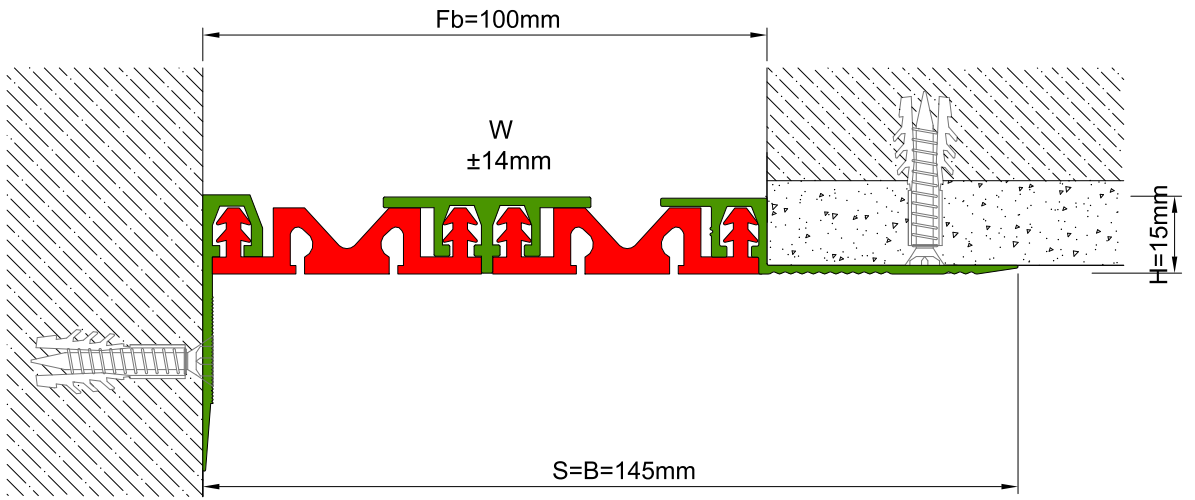

AS U145 surface mounted profile can easily be installed by means of screws to all types of wall & ceiling. Push-down elastomeric gasket can be changed without demounting the profile. Profiles up to 80 mm gap are manufactured with single gasket while the wider ones are with double gaskets joined with a connector profile. For some gaps, profile can be applied with floor type AS U245 as a dual application chamfered edges and pin striped covers give the profile a decorative aspect.

- Application Areas** : Indoor / Wall & Ceiling
- Ideal for** : Shopping Malls, Airports, Residences, Hospitals, Hotels, Commercial & Public Buildings etc
- Material** : Mill Finish Aluminum (Anodizing optional), TPE Gasket
- Aluminum Alloy** : 6063 AA-USA / EN AW 6063
- Optional Supplies** : Fire Barrier, Waterproof EPDM membrane

* Visuals are representative and the profile configuration may differ depending on the characteristics requested.

GASKET COLORS **BLACK** GREY **BEIGE** Custom Colors available.

LOCATION	MODEL	GAP (Fb) mm	HEIGHT (H) MM	OVERALL WIDTH (B) mm	VISIBLE WIDTH (S) mm	MOVEMENT (W) mm	LOAD CAPACITY	STANDARD LENGTH (mt)
Wall to Wall	AS U145-030	30	15	127	127	± 5	N/A	3
	AS U145-050	50	15	147	147	± 7	N/A	3
	AS U145-080	80	15	177	177	± 10	N/A	3
	AS U145-100	105	15	189	189	± 14	N/A	3
	AS U145 L-050	50	15	147	147	+16 / -8	N/A	3
	AS U145 L-080	80	15	177	177	± 20	N/A	3
	AS U145 L-100	100	15	189	189	+30 / -20	N/A	3

Note: Please ask for different sizes

 AS U145 100
 H15V

 AS U145 100
 H15KV

Profil No Profile Number	AS U145 100	AS U145 100K
Fb (mm)	100	100
H (mm) yaklaşık approx.	15	15
W± (mm) yaklaşık approx.	±14	±14
Renk Color	Alüminyum: Natürel, Fitiller: Siyah, gri, diğer Aluminum: Natural, Inserts: Black, grey, others	
Malzeme Material	Alüminyum, EPDM Kauçuk(siyah), Termoplastik Kauçuk (gri ve diğer) Aluminum, EPDM Rubber(black), Thermoplastic Rubber (grey and others)	
Standart Uzunluk Standard Length	3	