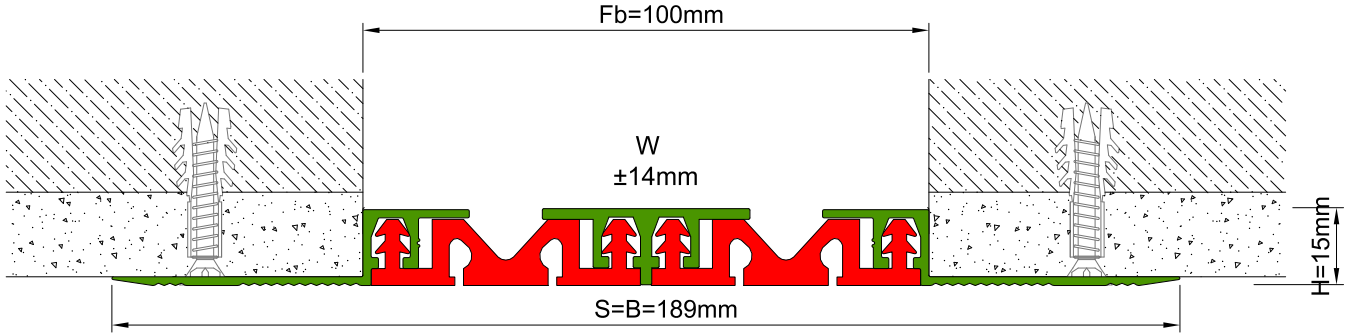

AS U145 surface mounted profile can easily be installed by means of screws to all types of wall & ceiling. Push-down elastomeric gasket can be changed without demounting the profile. Profiles up to 80 mm gap are manufactured with single gasket while the wider ones are with double gaskets joined with a connector profile. For some gaps, profile can be applied with floor type AS U245 as a dual application chamfered edges and pin striped covers give the profile a decorative aspect.

- Application Areas** : Indoor / Wall & Ceiling
- Ideal for** : Shopping Malls, Airports, Residences, Hospitals, Hotels, Commercial & Public Buildings etc
- Material** : Mill Finish Aluminum (Anodizing optional), TPE Gasket
- Aluminum Alloy** : 6063 AA-USA / EN AW 6063
- Optional Supplies** : Fire Barrier, Waterproof EPDM membrane

* Visuals are representative and the profile configuration may differ depending on the characteristics requested.

GASKET COLORS **BLACK** GREY **BEIGE** Custom Colors available.

LOCATION	MODEL	GAP (Fb) mm	HEIGHT (H) MM	OVERALL WIDTH (B) mm	VISIBLE WIDTH (S) mm	MOVEMENT (W) mm	LOAD CAPACITY	STANDARD LENGTH (mt)
Wall to Wall	AS U145-030	30	15	127	127	± 5	N/A	3
	AS U145-050	50	15	147	147	± 7	N/A	3
	AS U145-080	80	15	177	177	± 10	N/A	3
	AS U145-100	105	15	189	189	± 14	N/A	3
	AS U145 L-050	50	15	147	147	+16 / -8	N/A	3
	AS U145 L-080	80	15	177	177	± 20	N/A	3
	AS U145 L-100	100	15	189	189	+30 / -20	N/A	3

Note: Please ask for different sizes

 AS U145 100
 H15V

 AS U145 100
 H15KV

Profil No Profile Number	AS U145 100	AS U145 100K
Fb (mm)	100	100
H (mm) yaklaşık approx.	15	15
W± (mm) yaklaşık approx.	±14	±14
Renk Color	Alüminyum: Natürel, Fitiller: Siyah, gri, diğer Aluminum: Natural, Inserts: Black, grey, others	
Malzeme Material	Alüminyum, EPDM Kauçuk(siyah), Termoplastik Kauçuk (gri ve diğer) Aluminum, EPDM Rubber(black), Thermoplastic Rubber (grey and others)	
Standart Uzunluk Standard Length	3	